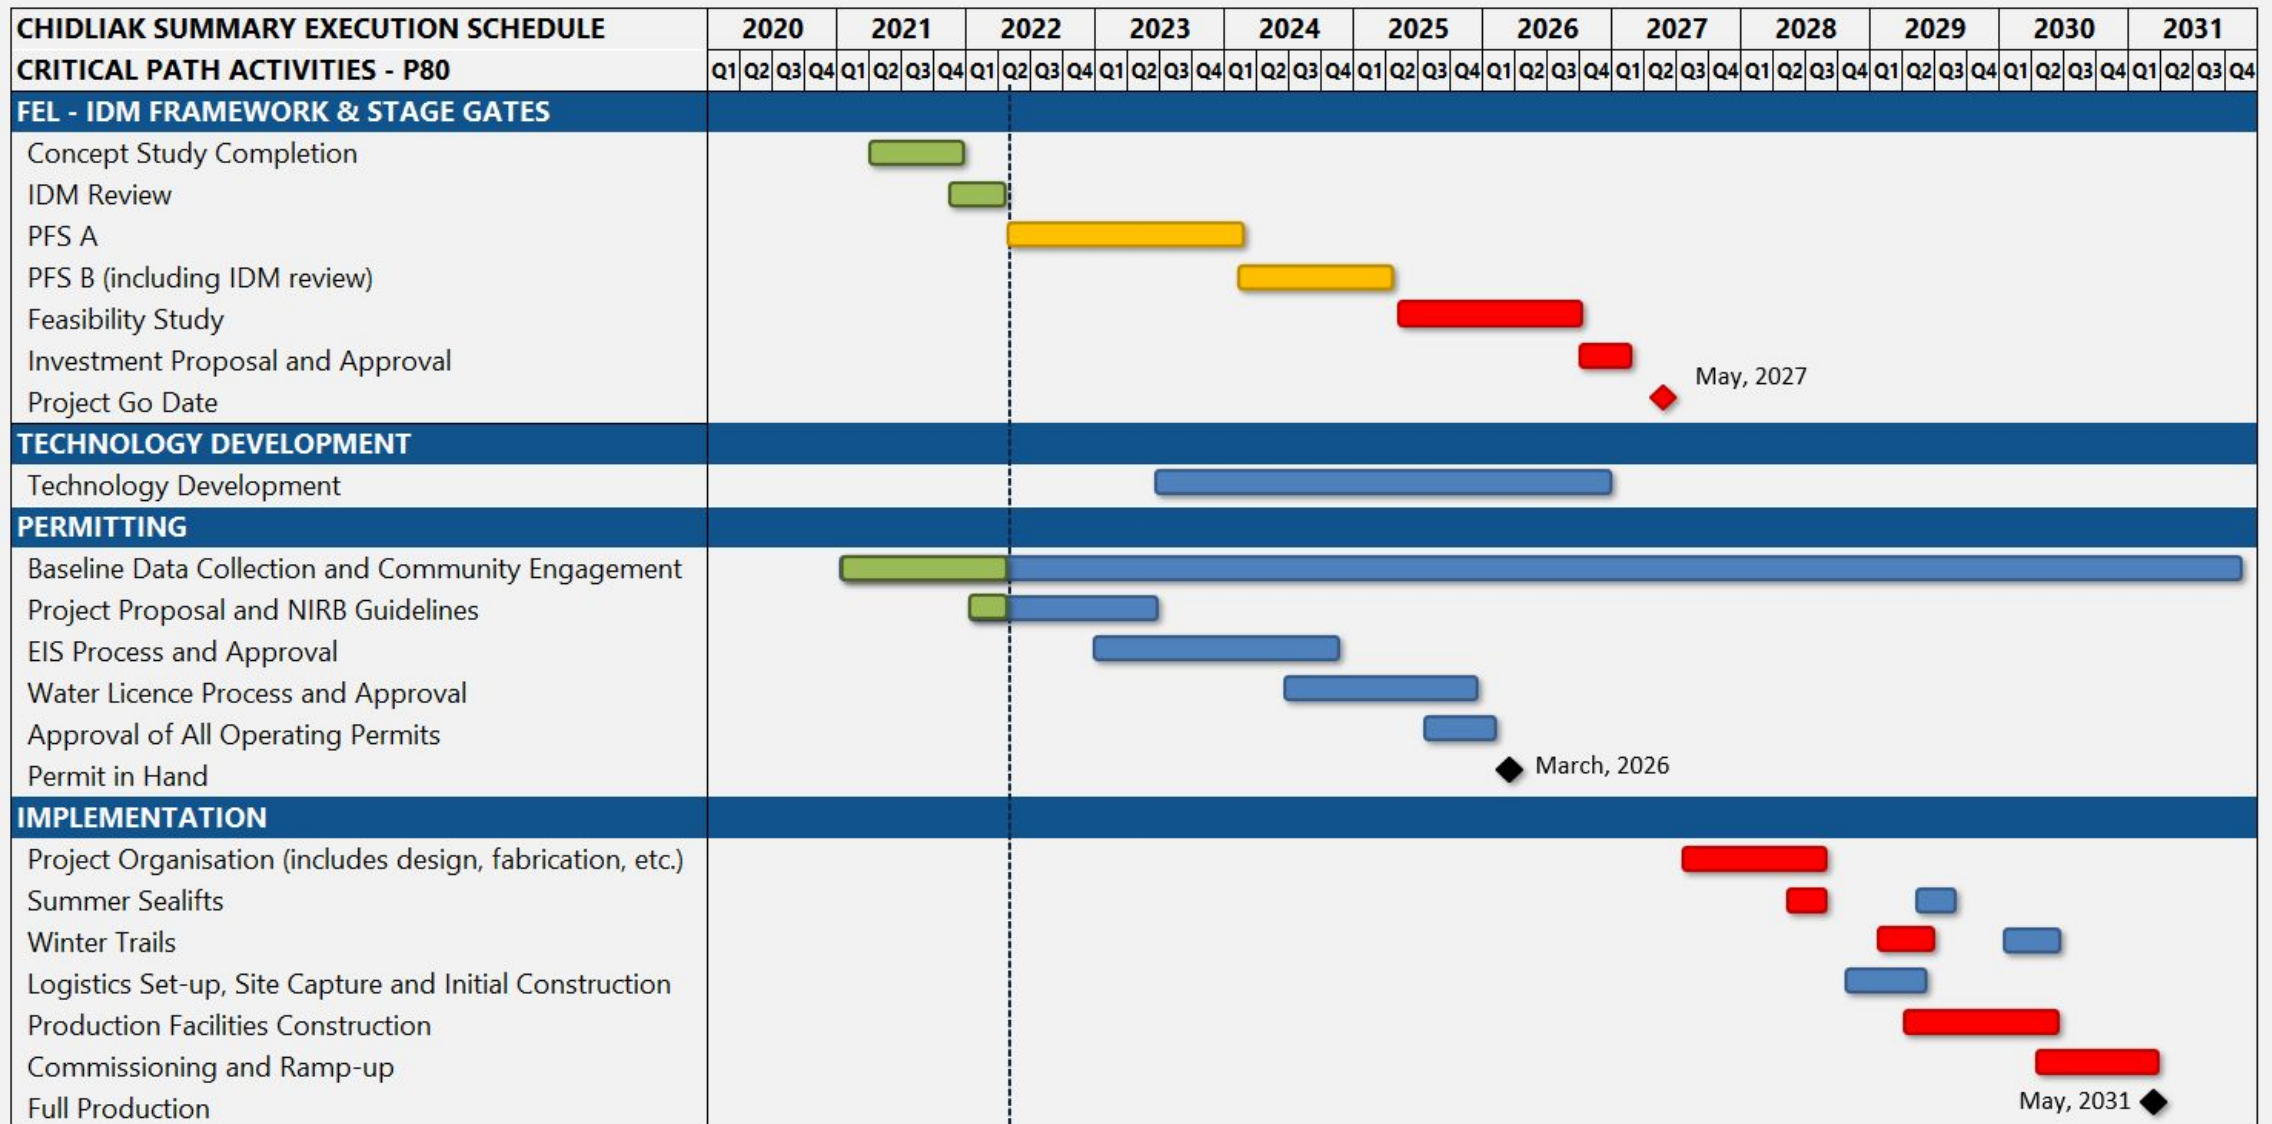

CHIDLIAK CONCEPT STUDY

DE BEERS CANADA

Office, Operations, and Chidliak Project

CHIDLIAK EXECUTION

The Schedule – Work in Progress

■ Critical
 ■ Complete
 ■ Forecast
 ■ New Update

May, 2027

March, 2026

May, 2031

FUTURE OF WORK

Changing the way that we construct our mines

FUTURE OF WORK

Changing the way we operate

DE BEERS GROUP

FUTURE OF WORK

PROCESSING TECHNOLOGY DEVELOPMENT