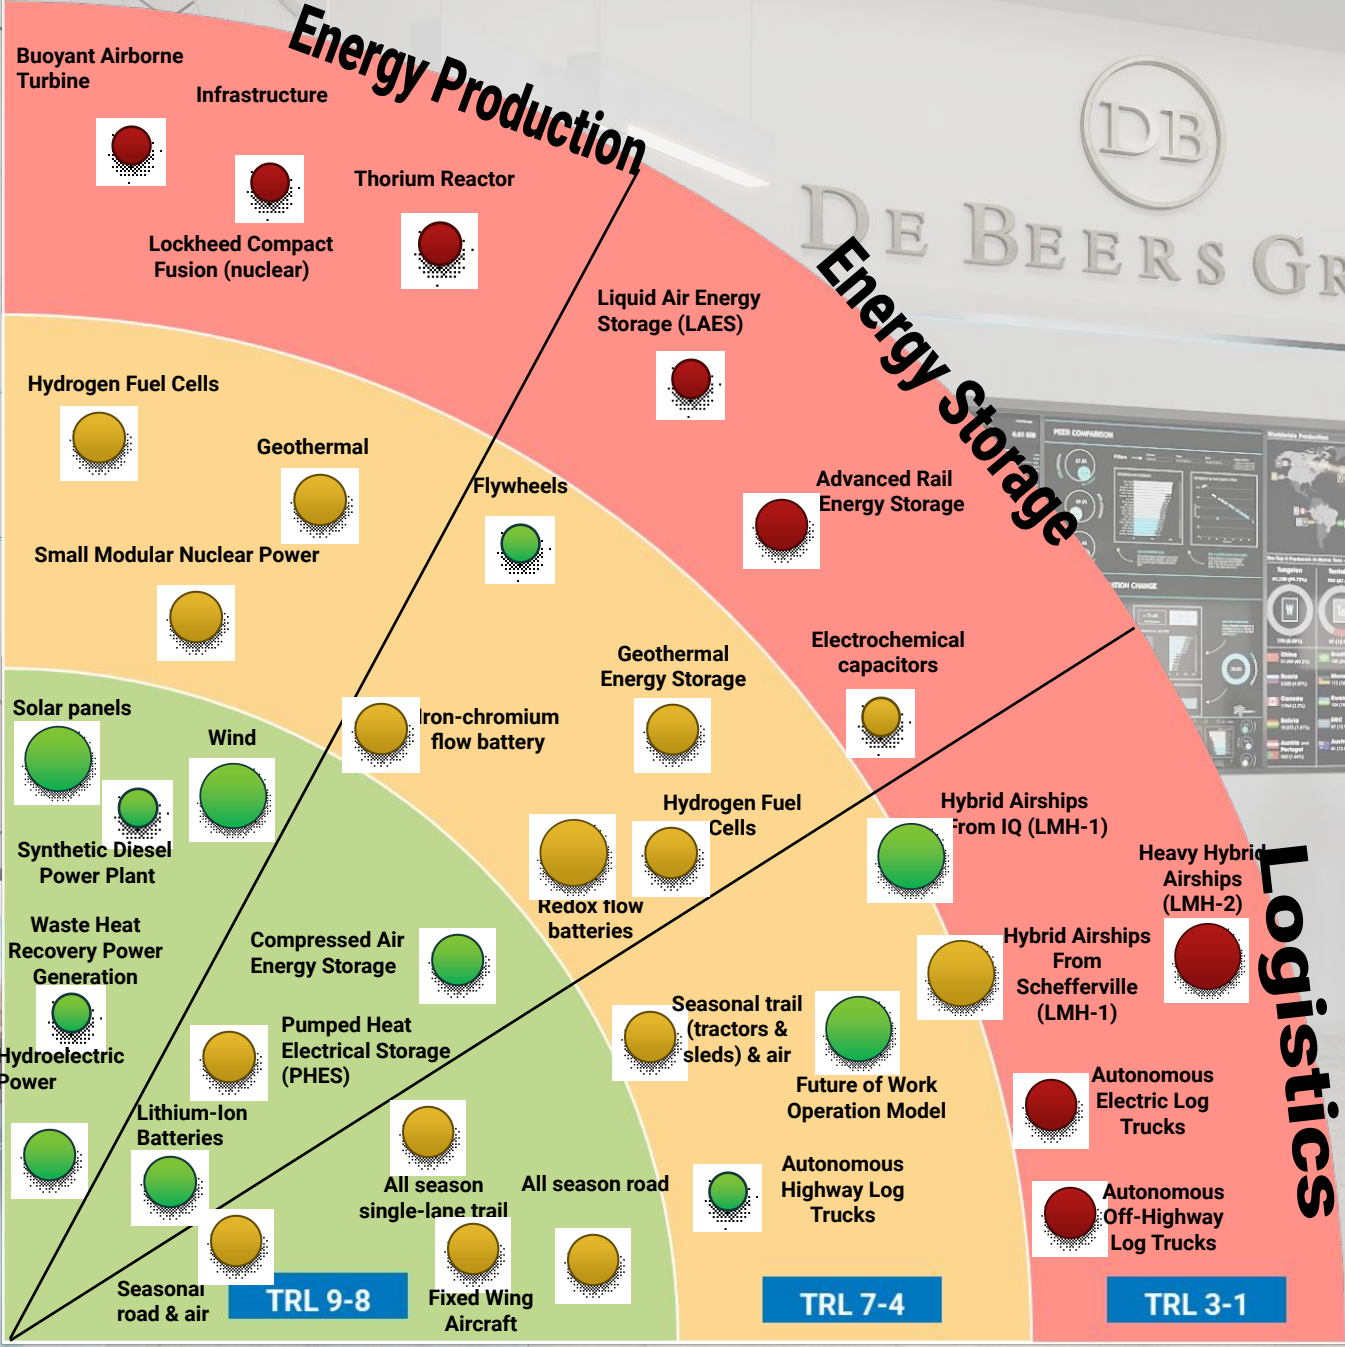

May, 2031

FUTURE OF WORK

Changing the way that we construct our mines

FUTURE OF WORK

Changing the way we operate

DE BEERS GROUP

FUTURE OF WORK

PROCESSING TECHNOLOGY DEVELOPMENT

Enablers

ings Dis

MINING TECHNOLOGY DEVELOPMENT

Vertical Mining Technologies

MINE SUPPORT TECHNOLOGY DEVELOPMENT

Vertical Mining Systems

BRINGING IT ALL TOGETHER

THE FUTURE MINE IS DIFFERENT