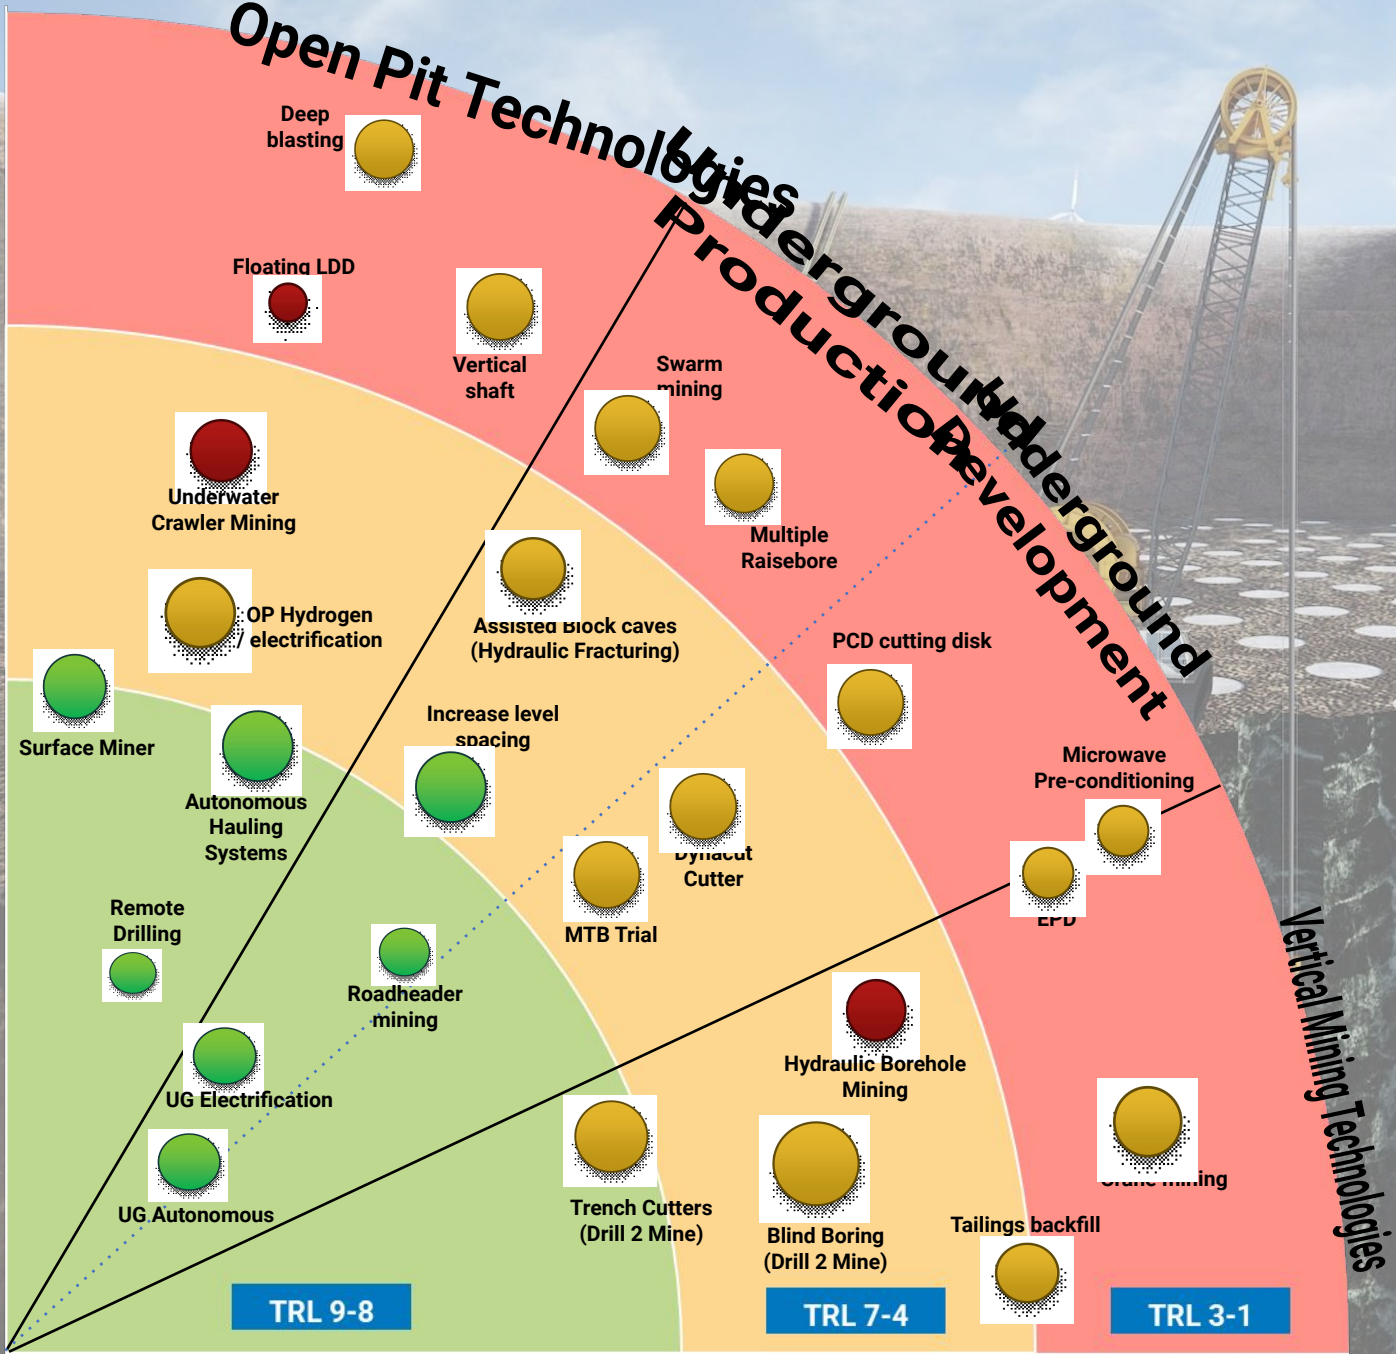

CHIDLIAK CONCEPT STUDY

DE BEERS CANADA

Office, Operations, and Chidliak Project

CHIDLIAK EXECUTION

The Schedule – Work in Progress

■ Critical
 ■ Complete
 ■ Forecast
 ■ New Update

May, 2027

March, 2026

May, 2031

FUTURE OF WORK

Changing the way that we construct our mines

FUTURE OF WORK

Changing the way we operate

DE BEERS GROUP

FUTURE OF WORK

PROCESSING TECHNOLOGY DEVELOPMENT

Enablers

ings Dis

MINING TECHNOLOGY DEVELOPMENT

Vertical Mining Technologies

MINE SUPPORT TECHNOLOGY DEVELOPMENT

Vertical Mining Systems

BRINGING IT ALL TOGETHER

THE FUTURE MINE IS DIFFERENT

Requires a different perspective and skill set

Thank you  d/8N|u4

Reimagining Mining

Technology, digitalization & sustainability
working hand in hand

Diamond FutureSmart™