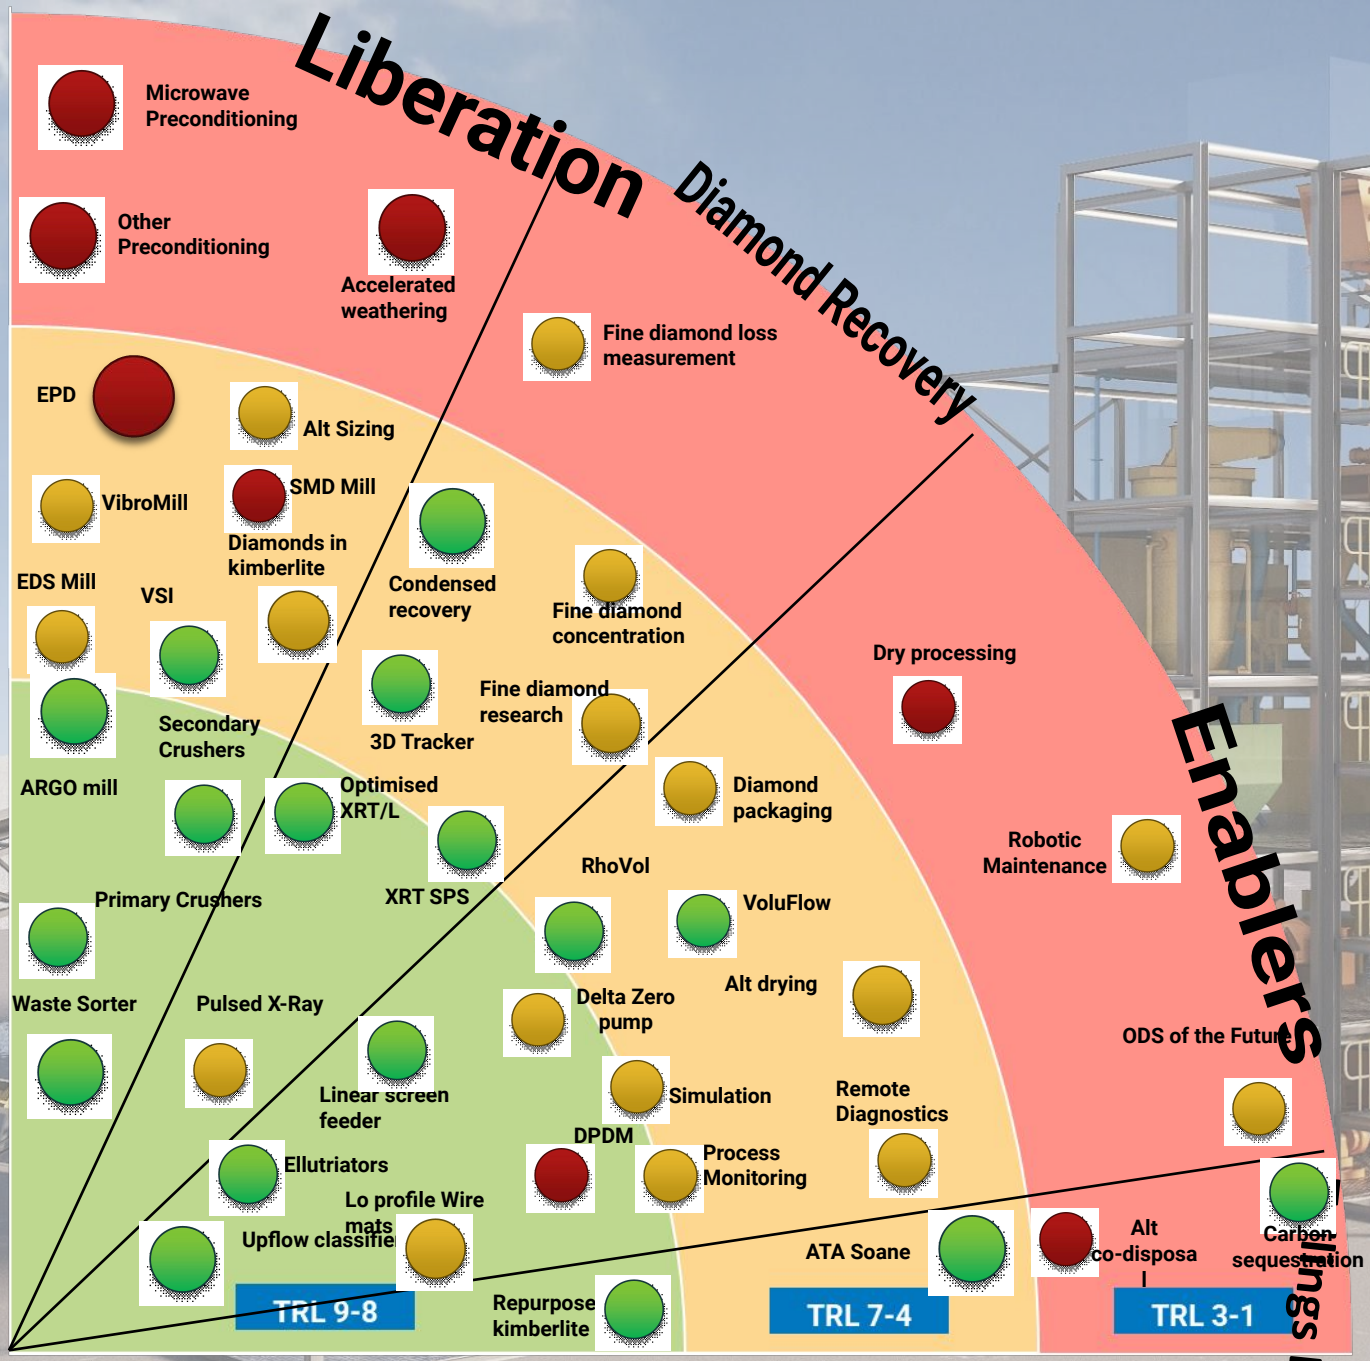

Safety

Care and
Respect

DIAMOND FUTURES^{SMART}™ GUIDING PRINCIPLES

Guide the development of the diamond mine of the future

<p>01</p> <p>OPTIMIZE TOTAL LIFECYCLE</p> 	<p>02</p> <p>NEW OPERATING MODEL</p> 	<p>03</p> <p>BEYOND CARBON NEUTRAL</p> 	<p>04</p> <p>NO IRREVERSIBLE ENVIRONMENTAL DAMAGE</p> 	<p>05</p> <p>SMALL FOOTPRINT</p> 
<p>06</p> <p>ZERO PEOPLE EXPOSED</p> 	<p>07</p> <p>ZERO PERMANENT STRUCTURES</p> 		<p>08</p> <p>ZERO PERMANENT FINES</p> 	<p>09</p> <p>ZERO NEW WATER</p> 
<p>10</p> <p>100% DIGITAL TRANSFORMATION</p> 	<p>11</p> <p>ENERGY EFFICIENT & 100% RENEWABLES POWER</p> 	<p>12</p> <p>LEVERAGE OTHER INDUSTRIES</p> 	<p>13</p> <p>NEW DEVELOPMENT CYCLE</p> 	<p>14</p> <p>TRANSPARENT & TANGIBLE COMMUNITY BENEFITS</p> 

CHIDLIAK CONCEPT STUDY

DE BEERS CANADA

Office, Operations, and Chidliak Project

CHIDLIAK EXECUTION

The Schedule – Work in Progress

■ Critical
 ■ Complete
 ■ Forecast
 ■ New Update

May, 2027

March, 2026

May, 2031

FUTURE OF WORK

Changing the way that we construct our mines

FUTURE OF WORK

Changing the way we operate

DE BEERS GROUP

FUTURE OF WORK

PROCESSING TECHNOLOGY DEVELOPMENT

Enablers

ings Dis

MINING TECHNOLOGY DEVELOPMENT

Vertical Mining Technologies

MINE SUPPORT TECHNOLOGY DEVELOPMENT

Vertical Mining Systems

BRINGING IT ALL TOGETHER

THE FUTURE MINE IS DIFFERENT