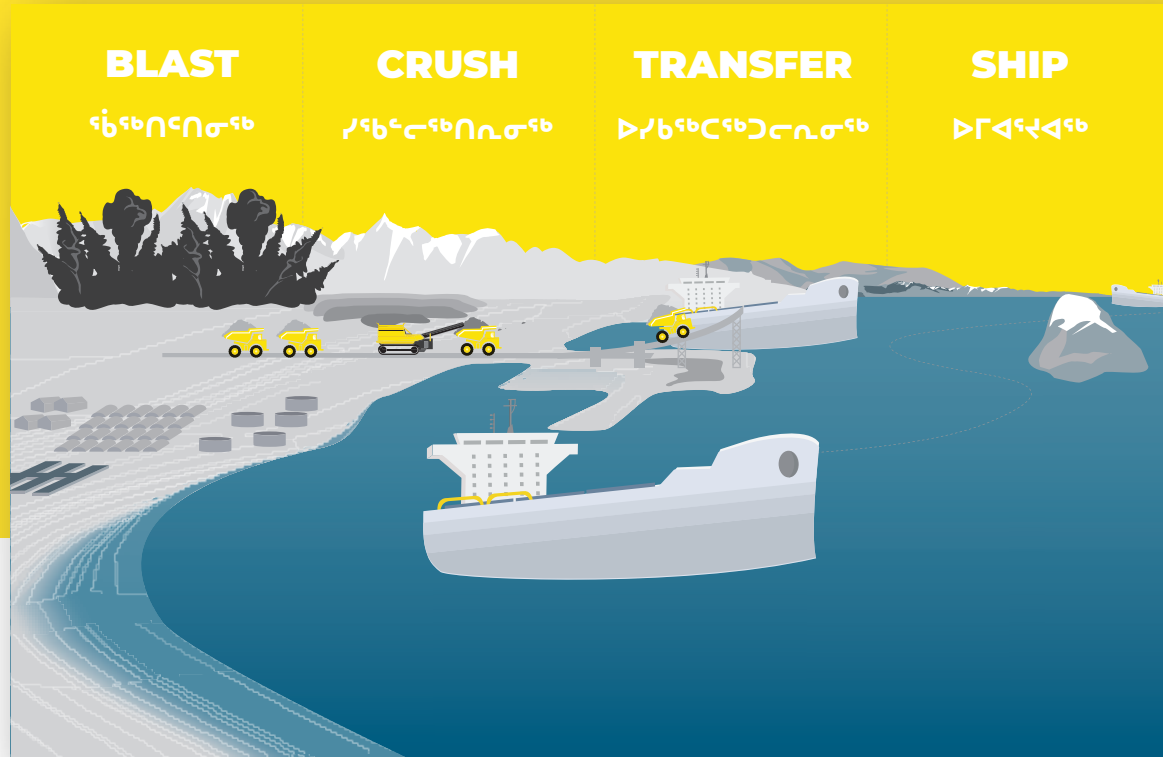

ᐱᑭᑦᐱᑦ ᐱᑭᑦᐱᑦ ᐱᑭᑦᐱᑦ ᐱᑭᑦᐱᑦ ᐱᑭᑦᐱᑦ ᐱᑭᑦᐱᑦ ᐱᑭᑦᐱᑦ ᐱᑭᑦᐱᑦ Mary River IIBA Outreach Project

ᐱᑭᑦᐱᑦ 2019 April 2019

What is the Mary River IIBA outreach project?

- A project to make the benefits of the IIBA more easily accessible to Qikiqtani Inuit

ᐱᓄᓐᓇᐱᓐᓂᓐ ᐱᓄᓐᓇᐱᓐᓂᓐ ᓂᐱᓐ ᐱᓄᓐᓇᐱᓐᓂᓐ ᐱᓄᓐᓇᐱᓐᓂᓐᓂᓐ?

- ᐱᓄᓐᓇᐱᓐᓂᓐ ᐱᓄᓐᓇᐱᓐᓂᓐ ᓂᐱᓐ ᐱᓄᓐᓇᐱᓐᓂᓐᓂᓐᓂᓐ
ᐱᓄᓐᓇᐱᓐᓂᓐ ᓂᐱᓐ ᐱᓄᓐᓇᐱᓐᓂᓐ ᓂᐱᓐ ᐱᓄᓐᓇᐱᓐᓂᓐ

Mary River IIBA Background

- Impacted communities:
 - Arctic Bay, Clyde River, Hall Beach, Igloodik, and Pond Inlet
- Signed in 2013
- Renegotiated in 2018